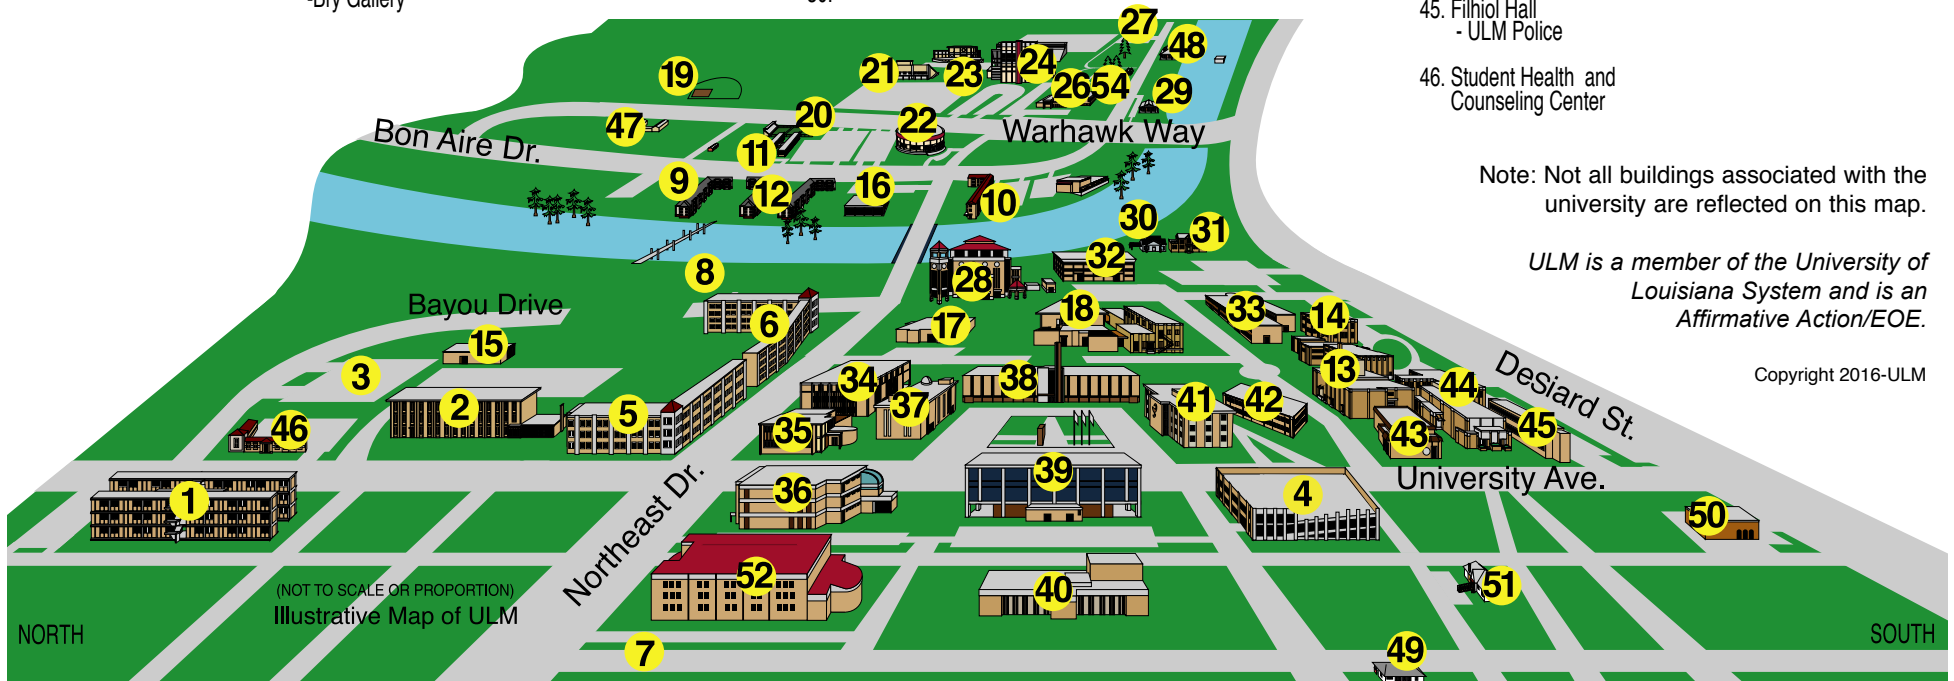

The University of Louisiana at Monroe

CAMPUS MAP

- | | | | | | | |
|--|---|--|---|--|---|-------------------------------------|
| 1. Madison Hall | 9. Bayou Village Apartments | 15. Coenen Hall | 22. Fant-Ewing Coliseum | 31. University House | 38. Walker Hall | 47. Physical Plant |
| 2. Ouachita Hall | 10. Bayou Suites Residence Hall | 16. Schulze Dining Hall | 23. Baseball Stadium | 32. Strauss Hall
- Marriage & Family Therapy Clinic | 39. Nursing Building | 48. Bon Aire - University Residence |
| 3. Parking Addition | 11. Masur Hall | 17. Clarke M. Williams Student Success Center | 24. Malone Stadium | 33. Stubbs Hall | 40. Construction Building | 49. --- |
| 4. Intermodal Transit Facility | 12. Bayou Village Apartments | 18. Student Union Building/ Student Center - Post Office | 25. --- | 34. Sandel Hall - Bookstore | 41. Sugar Hall | 50. University Advancement |
| 5. University Commons | 13. Brown Hall - Auditorium, Spyker & Black Box Theatres, Brown Annex | 19. Softball Field | 26. Activity Center | 35. Garrett Hall | 42. Caldwell Hall | 51. --- |
| 6. University Suites - Bank, Residential Life, Warhawk Card Services | 14. Bry Hall - Bry Gallery | 20. Heard Stadium (Tennis) | 27. University Park Intramural Complex | 36. Chemistry & Natural Science | 43. Sound of Today Band Building | 52. Hemphill Hall |
| 7. International Student Center | | 21. Brown Stadium | 28. University Library Visitors Center/Admissions | 37. Hanna Hall | 44. Biedenharn Hall - Emy-Lou Biedenharn Recital Hall | 53. --- |
| 8. Bayou Park | | | 29. Anna Gray Noe Alumni Center | | 45. Filhiol Hall - ULM Police | 54. Golf Office |
| | | | 30. --- | | 46. Student Health and Counseling Center | |

(NOT TO SCALE OR PROPORTION)
Illustrative Map of ULM

NORTH

SOUTH