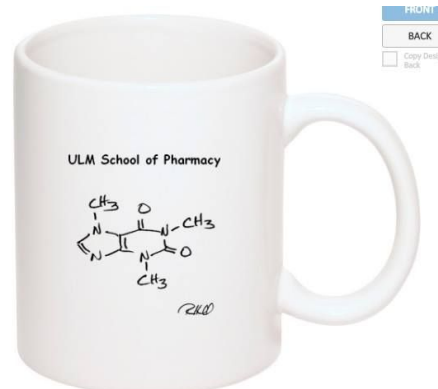

Name _____ Class _____

Payment: _____ Cash _____ Check (and check #)

**P4 students, please include a phone number or email address.