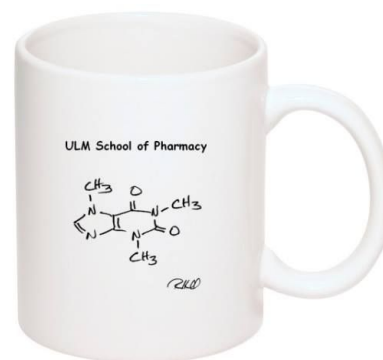

Phi Lambda Sigma Fundraiser

PLS is selling 11oz coffee mugs with Dr. Hill's drawing of caffeine printed on them for $8 each. You can't get these unique mugs anywhere else! Money and order forms may be turned into:

P1s: Kristen Baudoin

P2s: Abigail Gould

P3s: Tommy Tran

P4s/Faculty: OSPA

Name _____ Class _____

Payment: _____ Cash _____ Check (and check #)

**P4 students, please include a phone number or email address.

Phi Lambda Sigma Fundraiser

PLS is selling 11oz coffee mugs with Dr. Hill's drawing of caffeine printed on them for $8 each. You can't get these unique mugs anywhere else! Money and order forms may be turned into:

P1s: Kristen Baudoin

P2s: Abigail Gould

P3s: Tommy Tran

P4s/Faculty: OSPA