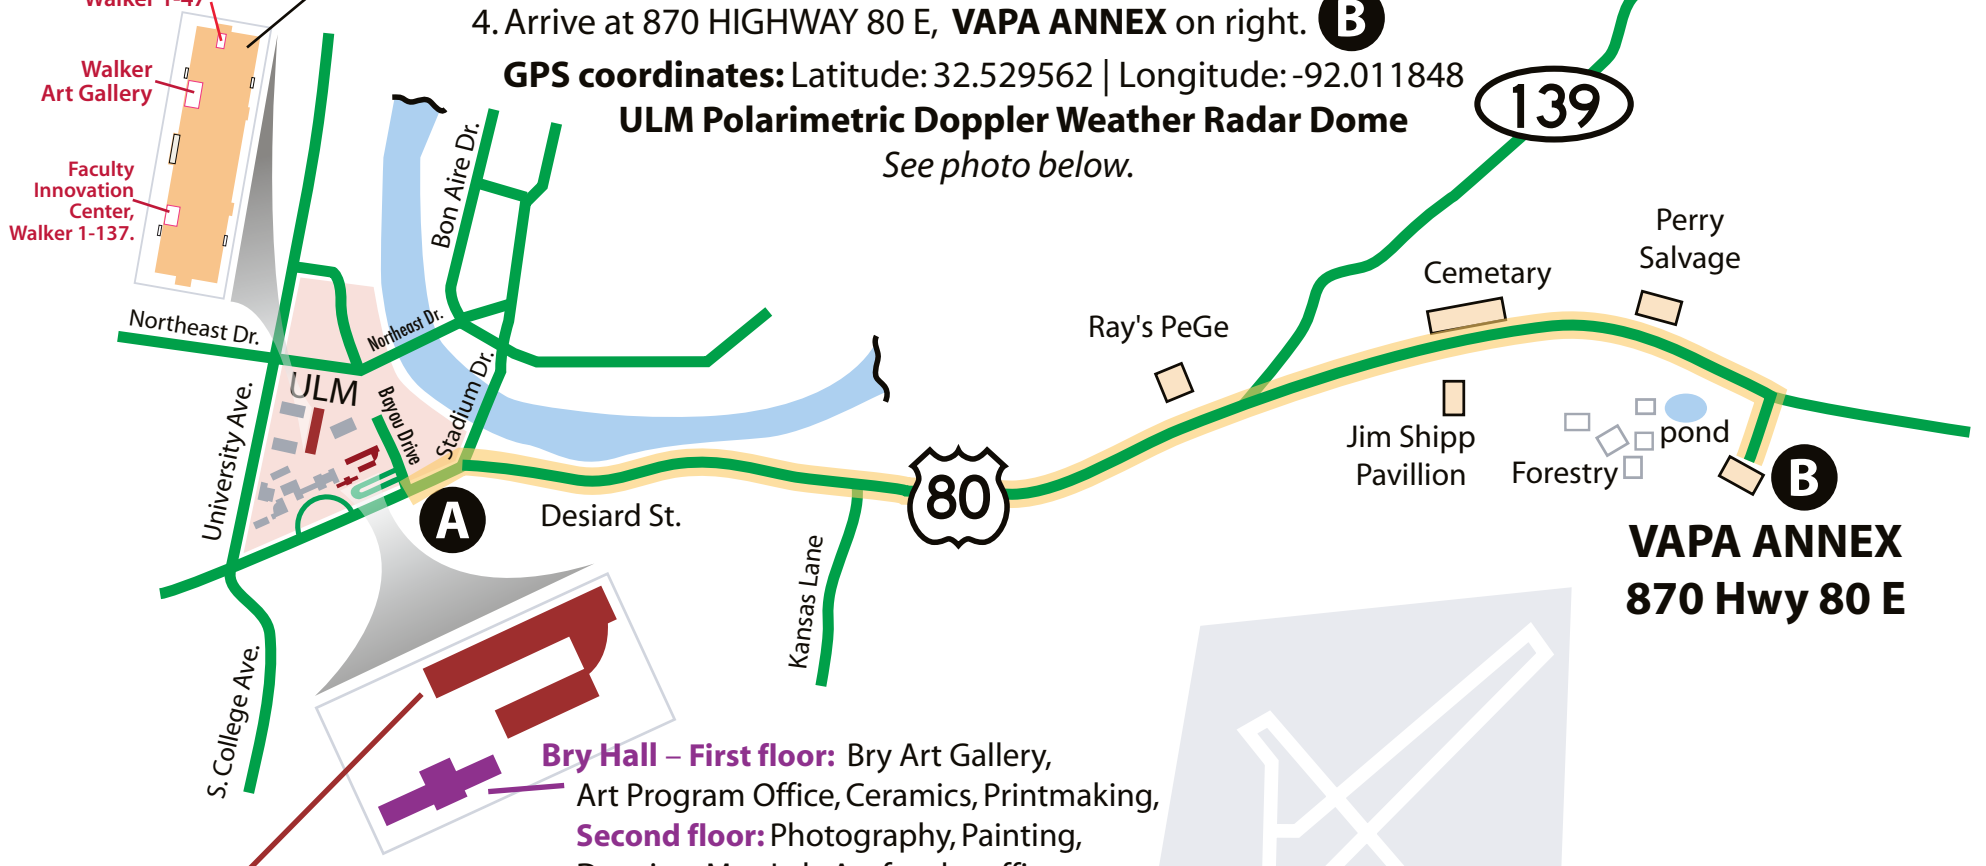

Art Facilities Map

University of Louisiana Monroe • School of Visual and Performing Arts • Art Program • 342-1375
 Monroe, LA 71209-0310

Directions to the ULM VAPA ANNEX • Sculpture studio Phone: 345-0447

1. Starting at **A** the corner of BAYOU DR and DESIARD ST.
2. Go east on DESIARD ST (US-80) - 2.3 mi (five stop lights)
3. Veer right to continue on US-80 E - go 1.5 mi.
4. Arrive at 870 HIGHWAY 80 E, **VAPA ANNEX** on right. **B**

GPS coordinates: Latitude: 32.529562 | Longitude: -92.011848

ULM Polarimetric Doppler Weather Radar Dome

See photo below.

George T. Walker Hall
 Dean's Office Gallery
 Walker 1-47
 Walker Art Gallery
 Faculty Innovation Center,
 Walker 1-137.

VAPA ANNEX
870 Hwy 80 E

VAPA Annex • Sculpture studio,
ULM Polarimetric Doppler Weather Radar Dome