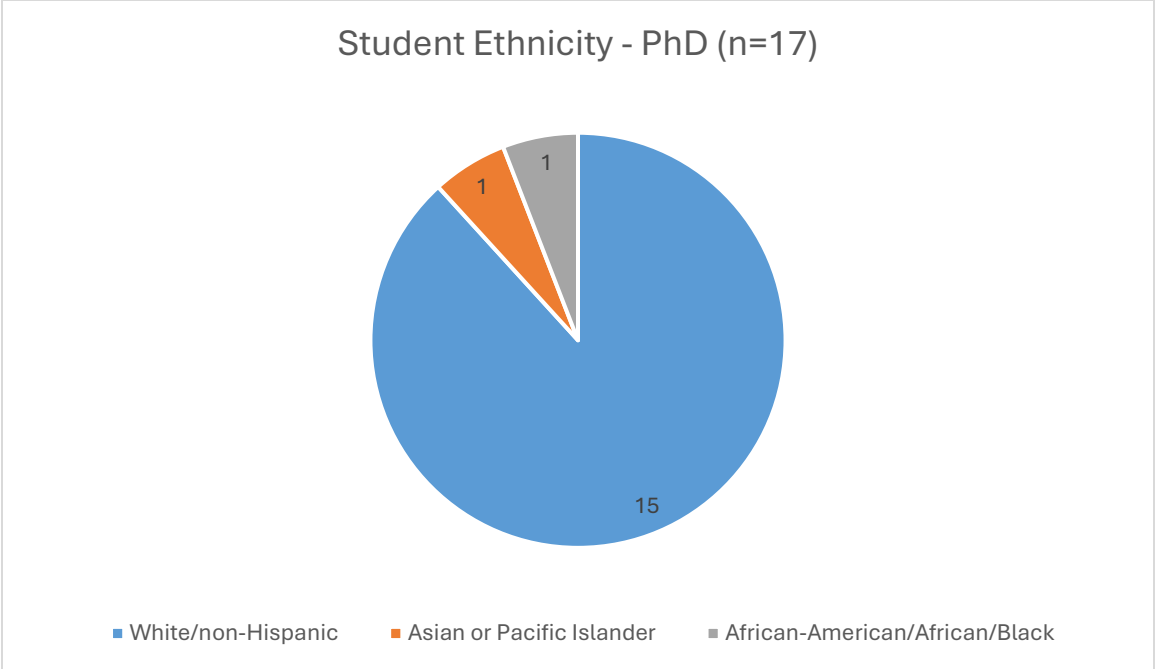

Faculty Ethnicity - PhD (n=6)

■ White/non-Hispanic ■ Asian or Pacific Islander

Supervisor Ethnicity - PhD (n=6)

■ White/non-Hispanic ■ Asian or Pacific Islander

Supervisor Gender - PhD (n=6)

Student Gender - PhD (n=17)