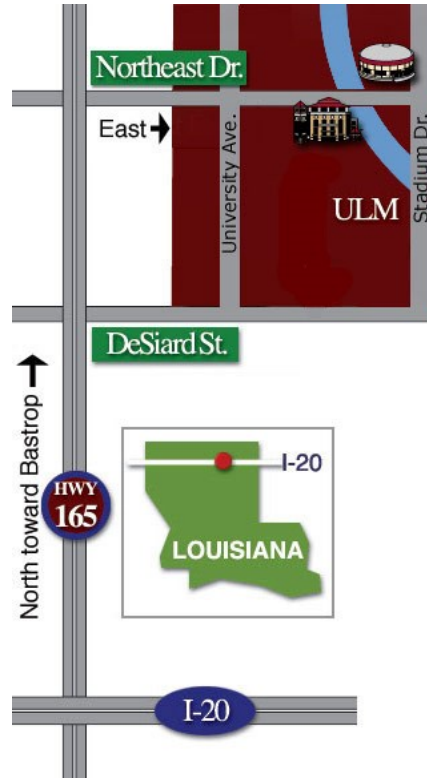

Directions and Parking

Monroe is located along Interstate 20 (I-20) which runs east and west through north Louisiana.

FROM I-20

ULM is north of I-20. To get to ULM from I-20, take the Bastrop exit (Exit 118) and travel north on US HWY 165.

1. From US HWY 165 take the DeSiard Street exit, turning right onto DeSiard Street.
2. Once on DeSiard, turn left at the 2nd stoplight (Bayou Drive.)
3. ULM's Student Union Building is located about 1/2 block on your left.
4. ULM's Library is located at the end of Bayou Drive on your right.

FROM US HWY 165

1. From US HWY 165, turn east onto DeSiard Street.
2. Once on DeSiard, turn left at the 2nd stoplight (Bayou Drive.)
3. ULM's Student Union Building is located about 1/2 block on your left.
4. ULM's Library is located at the end of Bayou Drive on your right.

Use your smart device to scan this QR code to get GPS coordinates to ULM's Student Union Building - or - enter these coordinates into your GPS:

32° 31' 39.73" N
92° 4' 24.37" W

FOLD HERE— DISPLAY WITH PARKING PERMIT FACING UP ON DASHBOARD