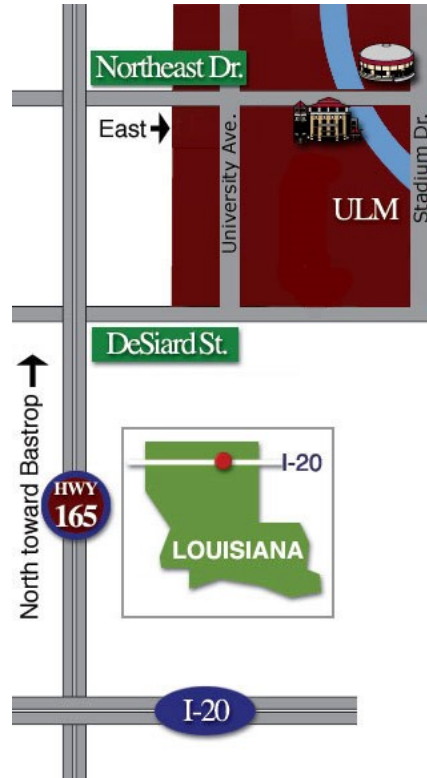

Directions and Parking

Monroe is located along Interstate 20 (I-20) which runs east and west through north Louisiana.

FROM I-20

ULM is north of I-20. To get to ULM from I-20, take the Bastrop exit (Exit 118) and travel north on US HWY 165.

1. From US HWY 165 take the DeSiard Street exit, turning right onto DeSiard Street.
2. Once on DeSiard, turn left at the 2nd stoplight (Bayou Drive.)
3. ULM's Student Union Building is located about 1/2 block on your left.
4. ULM's Library is located at the end of Bayou Drive on your right.

FROM US HWY 165

1. From US HWY 165, turn east onto DeSiard Street.
2. Once on DeSiard, turn left at the 2nd stoplight (Bayou Drive.)
3. ULM's Student Union Building is located about 1/2 block on your left.
4. ULM's Library is located at the end of Bayou Drive on your right.

Use your smart device to scan this QR code to get GPS coordinates to ULM's Student Union Building - or - enter these coordinates into your GPS:

32° 31' 39.73" N
92° 4' 24.37" W

--- FOLD HERE--- DISPLAY WITH PARKING PERMIT FACING UP ON DASHBOARD ---